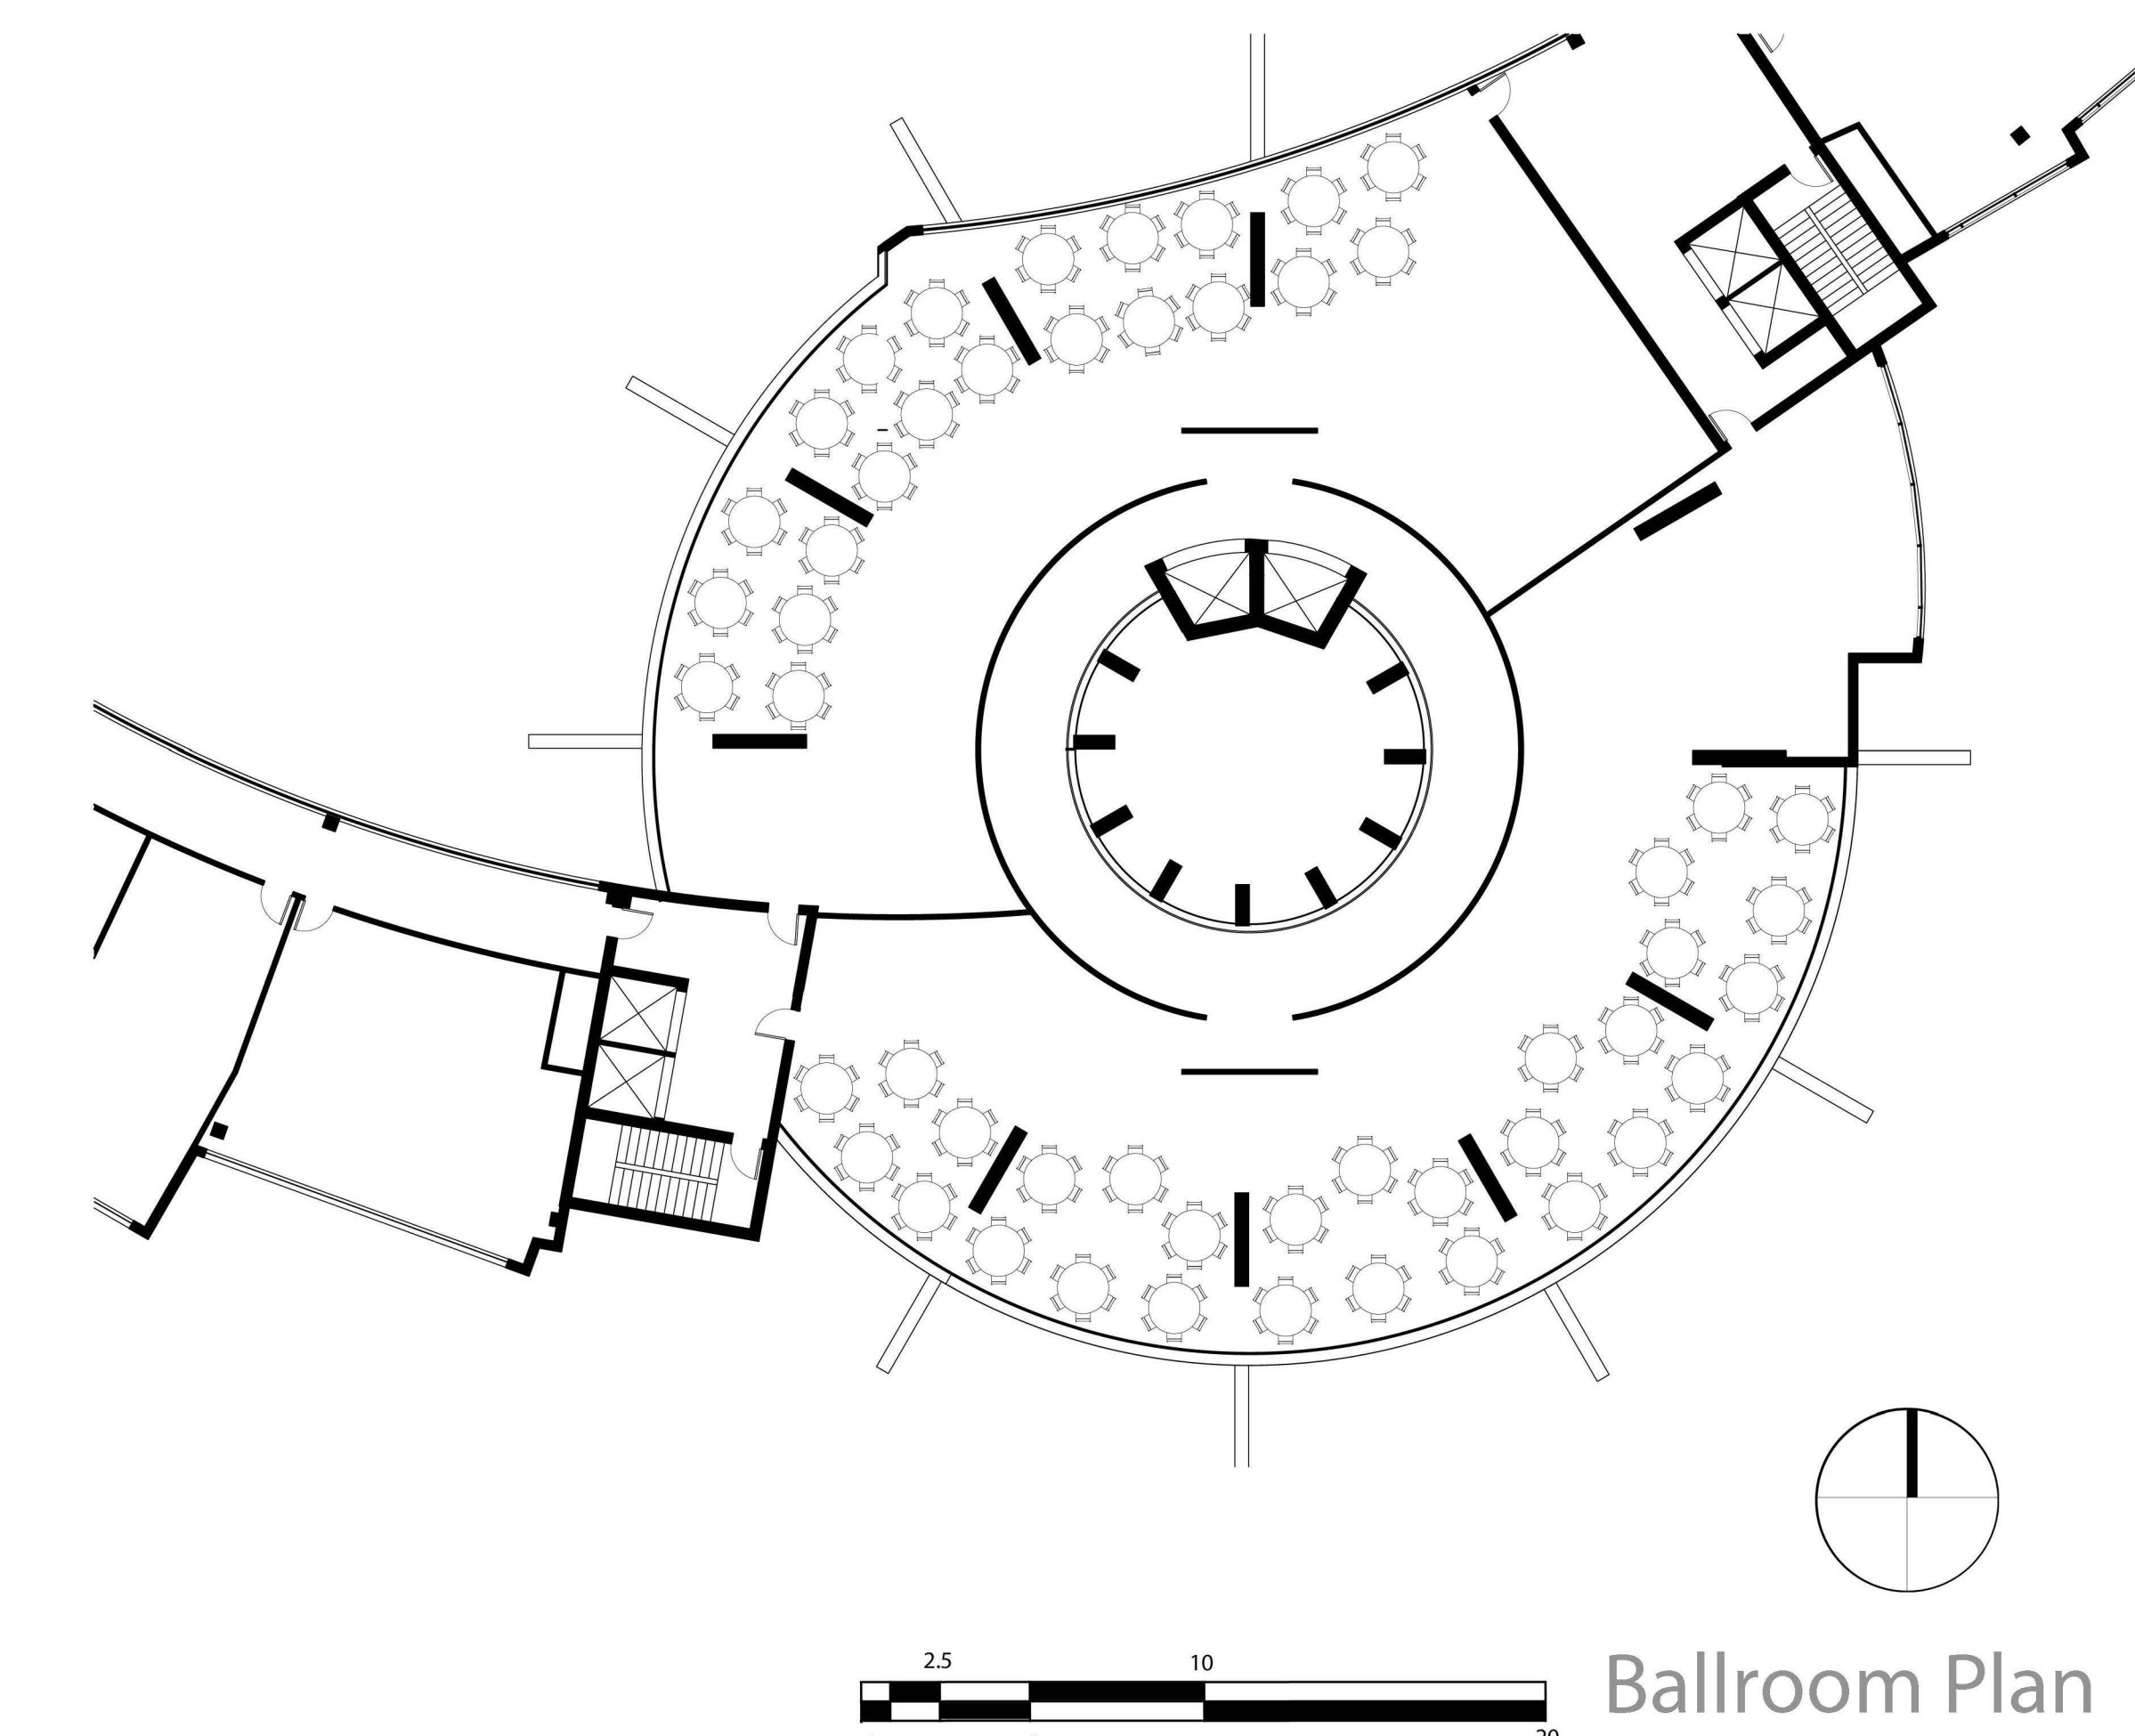

Barra Olympic Hotel

Andrew T. Hustedde
ARC 551 Fall 2012

Program:

- 12,962 m
- 312 units
- Restaurant/Bar
- 2 Ballrooms
- Infinity Pool Area
- Large outdoor courtyard above parking garage

Inspiration

Favelas

Mountainous Landscape

Process

25.87 m²

Accessible Single

58.78 m²

Accessible Double

39.69 m²

Standard Queen

52.21 m²

Standard King

101.04 m²

Suite Plan

291.38 m²

Luxury Unit Plan