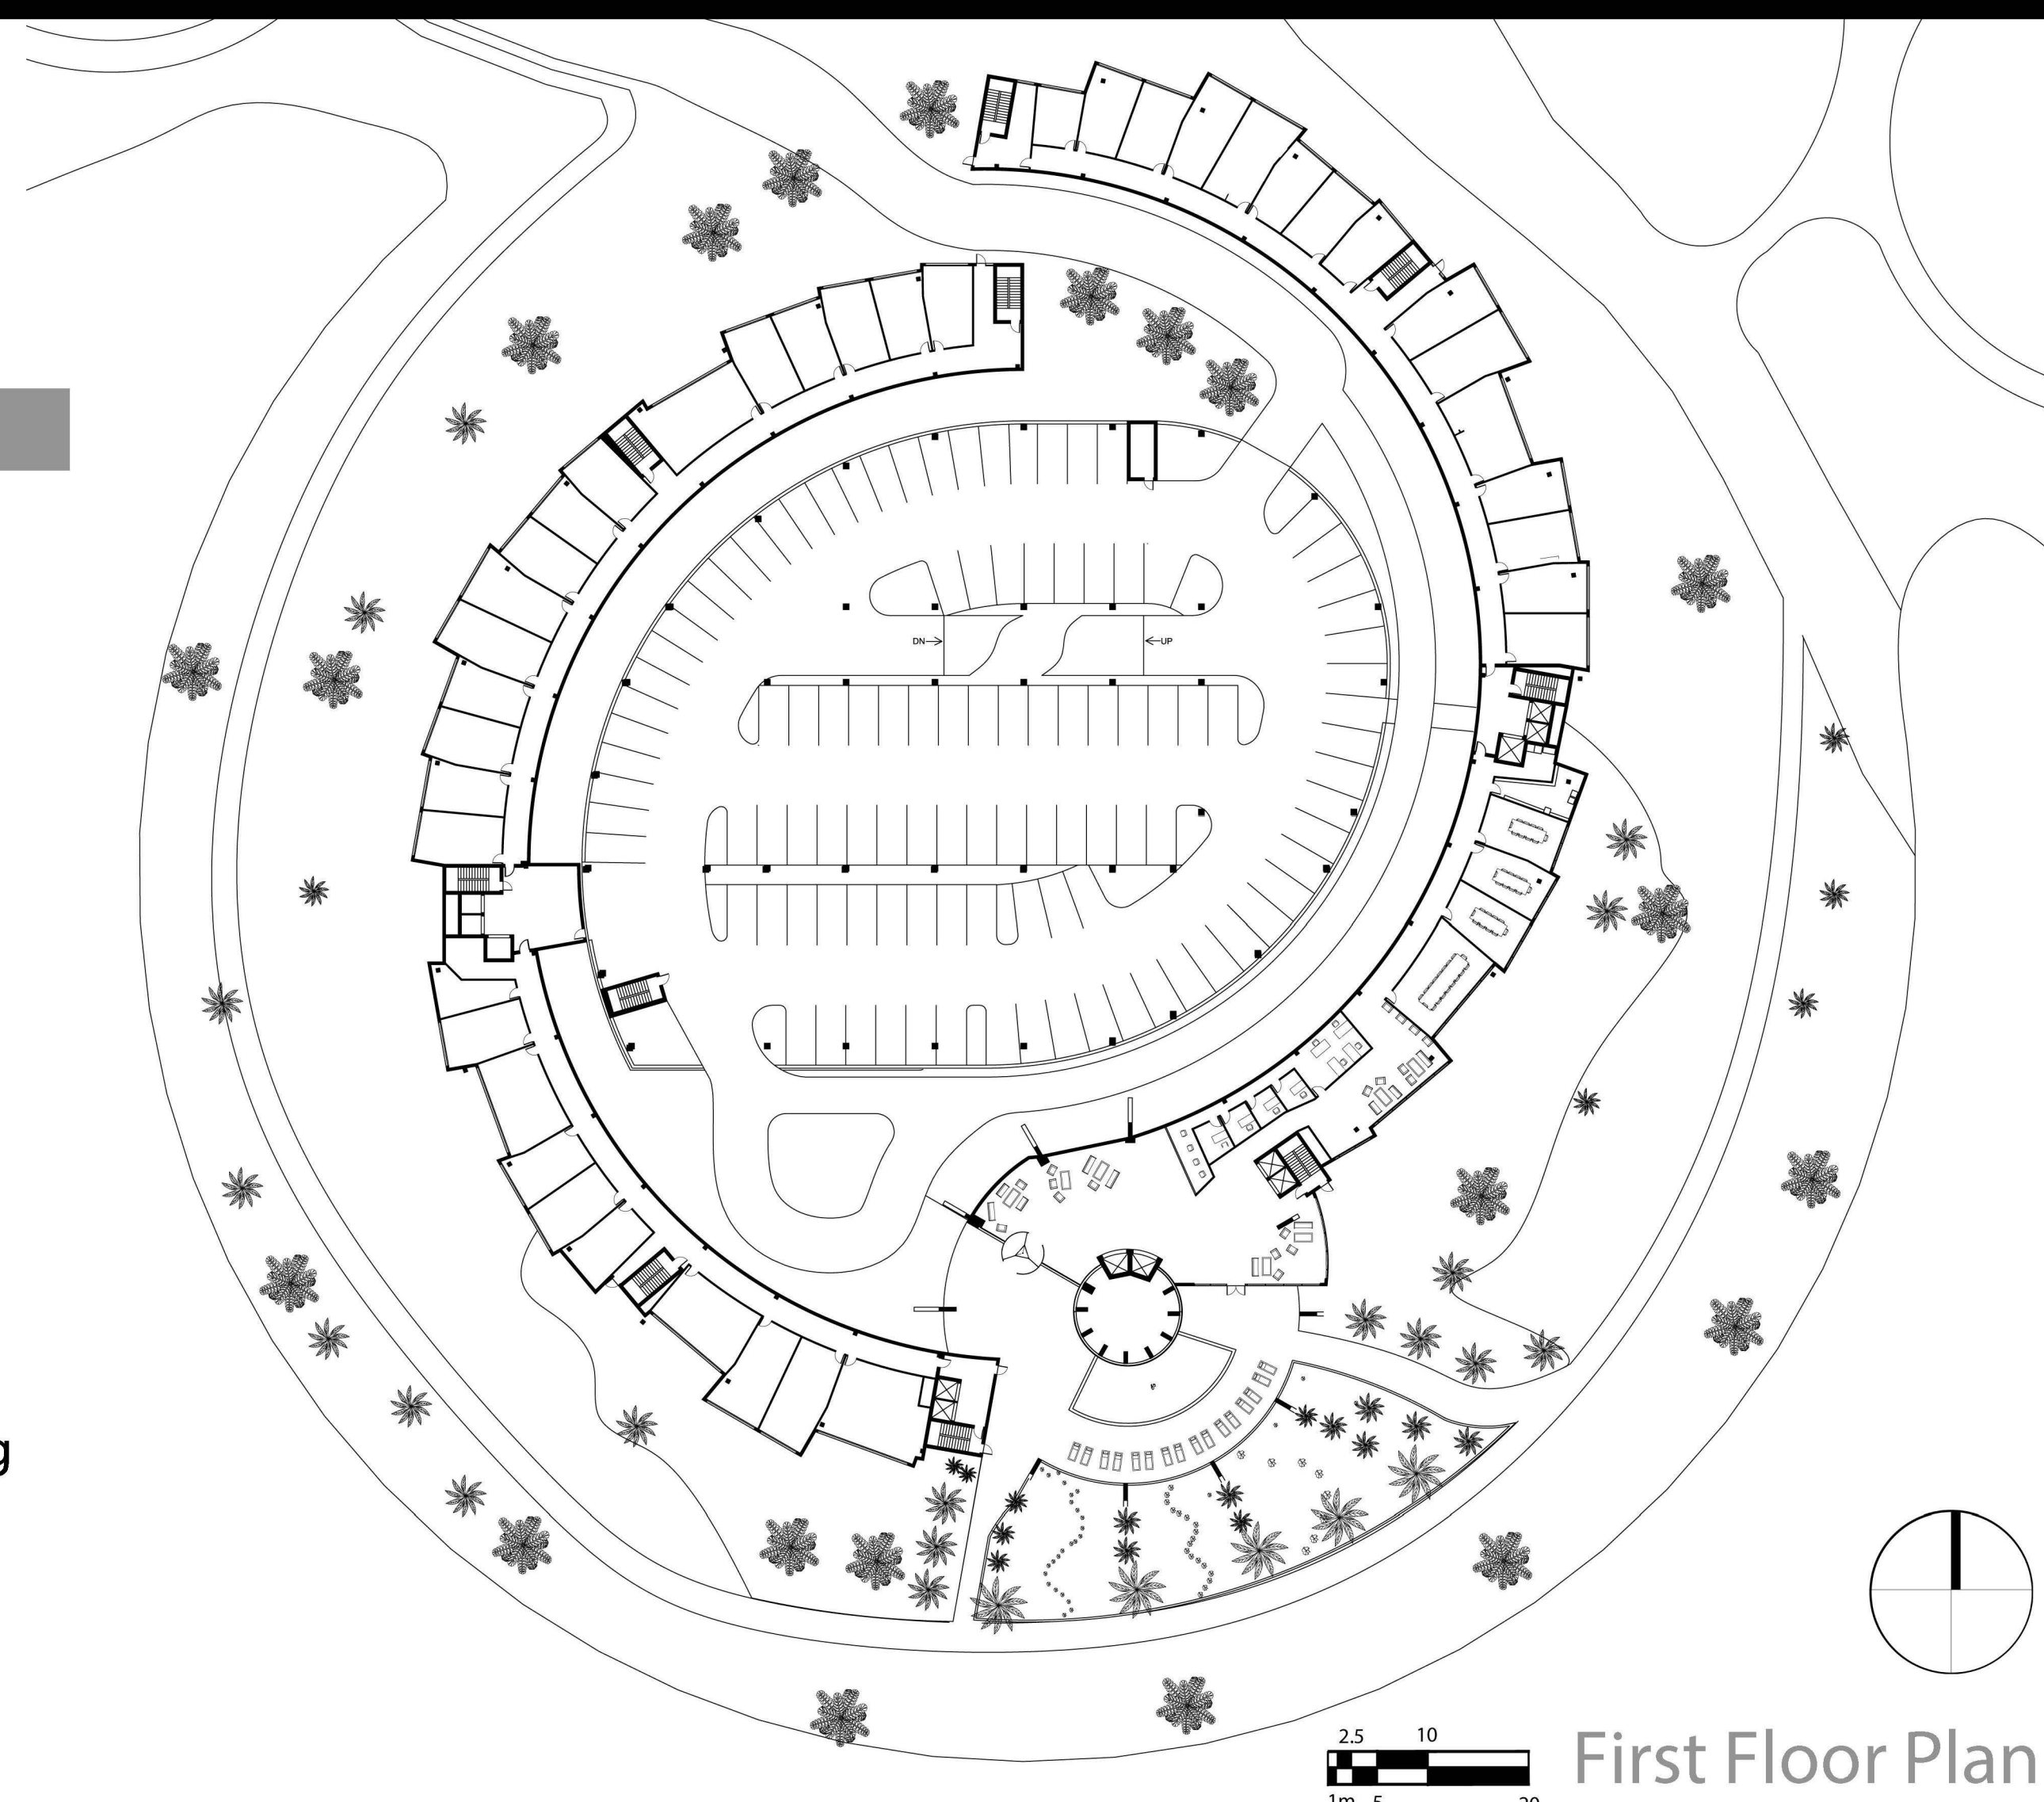

Barra Olympic Hotel

Andrew T. Hustedde
ARC 551 Fall 2012

Program:

- 12,962 m
- 312 units
- Restaurant/Bar
- 2 Ballrooms
- Infinity Pool Area
- Large outdoor courtyard above parking garage

Inspiration

Favelas

Mountainous Landscape

Process

25.87 m²

Accessible Single

58.78 m²

Accessible Double

39.69 m²

Standard Queen

52.21 m²

Standard King

101.04 m²

Suite Plan

291.38 m²

Luxury Unit Plan