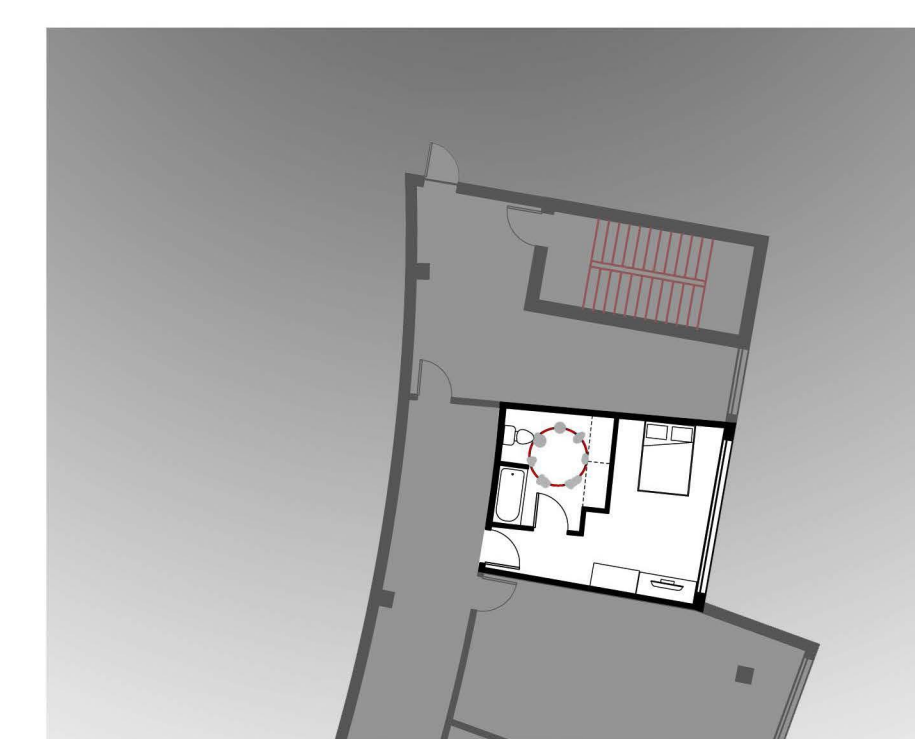

Barra Olympic Hotel

Andrew T. Hustedde
ARC 551 Fall 2012

Program:

- 12,962 m
- 312 units
- Restaurant/Bar
- 2 Ballrooms
- Infinity Pool Area
- Large outdoor courtyard above parking garage

Inspiration

Favelas

Mountainous Landscape

Process

25.87 m²

Accessible Single

58.78 m²

Accessible Double

39.69 m²

Standard Queen

52.21 m²

Standard King

101.04 m²

Suite Plan

291.38 m²

Luxury Unit Plan