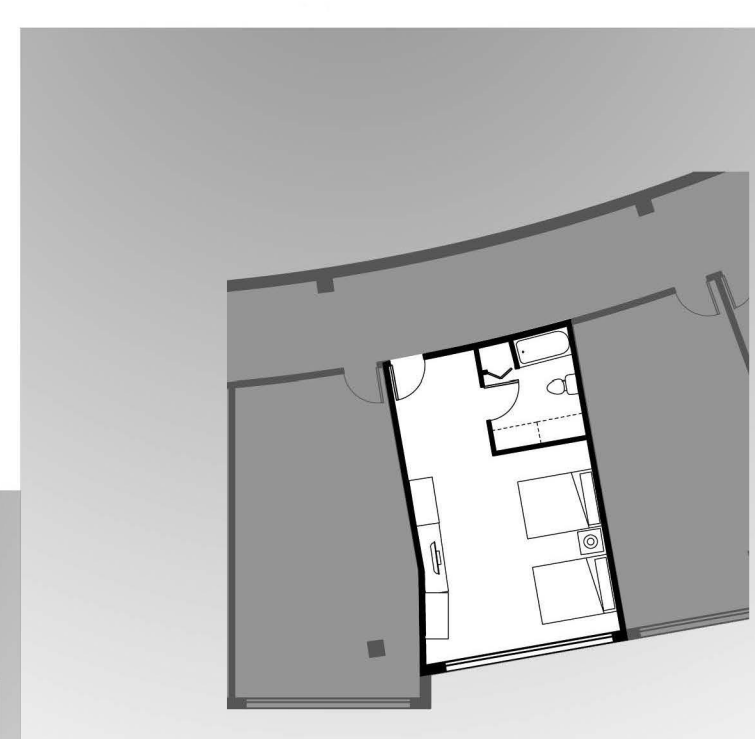

Barra Olympic Hotel

Andrew T. Hustedde
ARC 551 Fall 2012

Program:

- 12,962 m
- 312 units
- Restaurant/Bar
- 2 Ballrooms
- Infinity Pool Area
- Large outdoor courtyard above parking garage

Inspiration

Favelas

Mountainous Landscape

Process

25.87 m²

Accessible Single

58.78 m²

Accessible Double

39.69 m²

Standard Queen

52.21 m²

Standard King

101.04 m²

Suite Plan

291.38 m²

Luxury Unit Plan