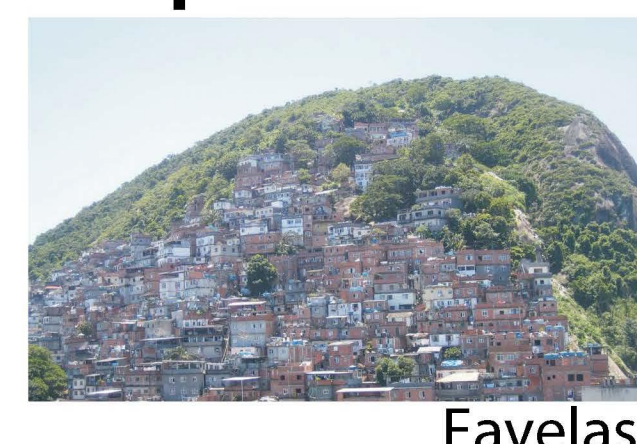

Barra Olympic Hotel

Andrew T. Hustedde
ARC 551 Fall 2012

Program:

- 12,962 m
- 312 units
- Restaurant/Bar
- 2 Ballrooms
- Infinity Pool Area
- Large outdoor courtyard above parking garage

Inspiration

Favelas